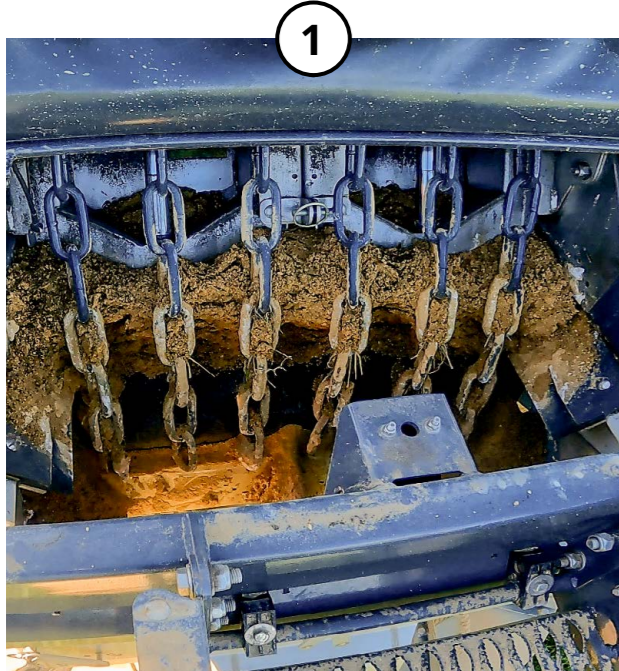

FALCON T160 / T240

x6

→ 400 Hz

FALCON T

FALCON T ECONOV+

HILL CONTROL

FALCON T ECONOV+

✓ HILL CONTROL