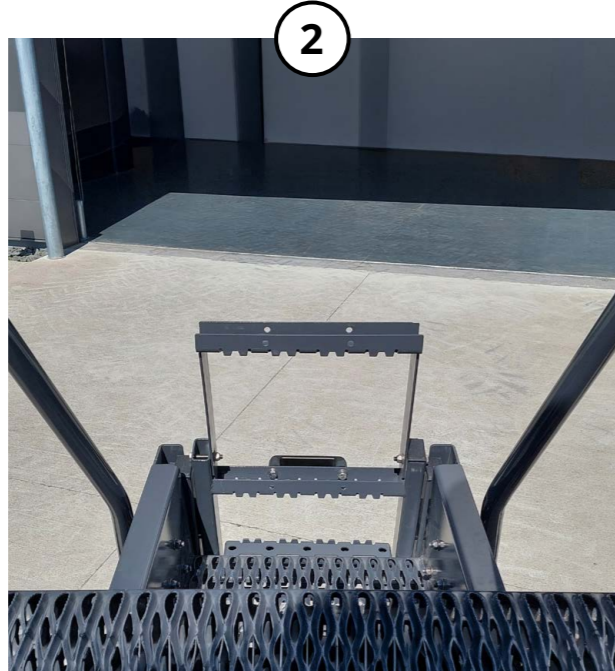

FALCON T160 / T240

x6

→ 400 Hz

FALCON T

FALCON T ECONOV+

HILL CONTROL

FALCON T ECONOV+

✓ HILL CONTROL