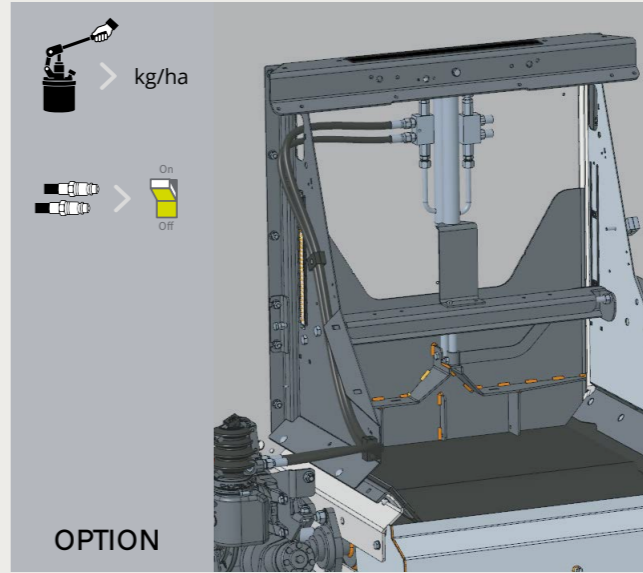

FALCON T

FALCON T ECONOV+