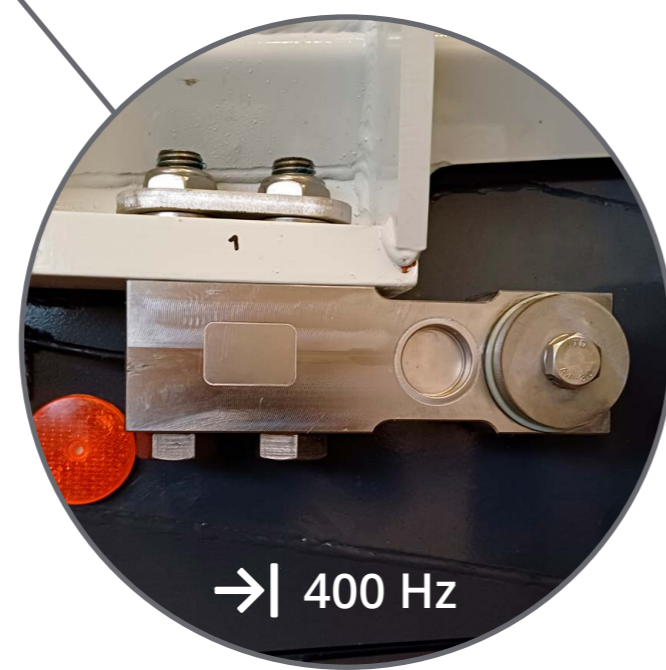

FALCON T160 / T240

x6

→ 400 Hz

FALCON T

FALCON T ECONOV+

HILL CONTROL

FALCON T ECONOV+

✓ HILL CONTROL