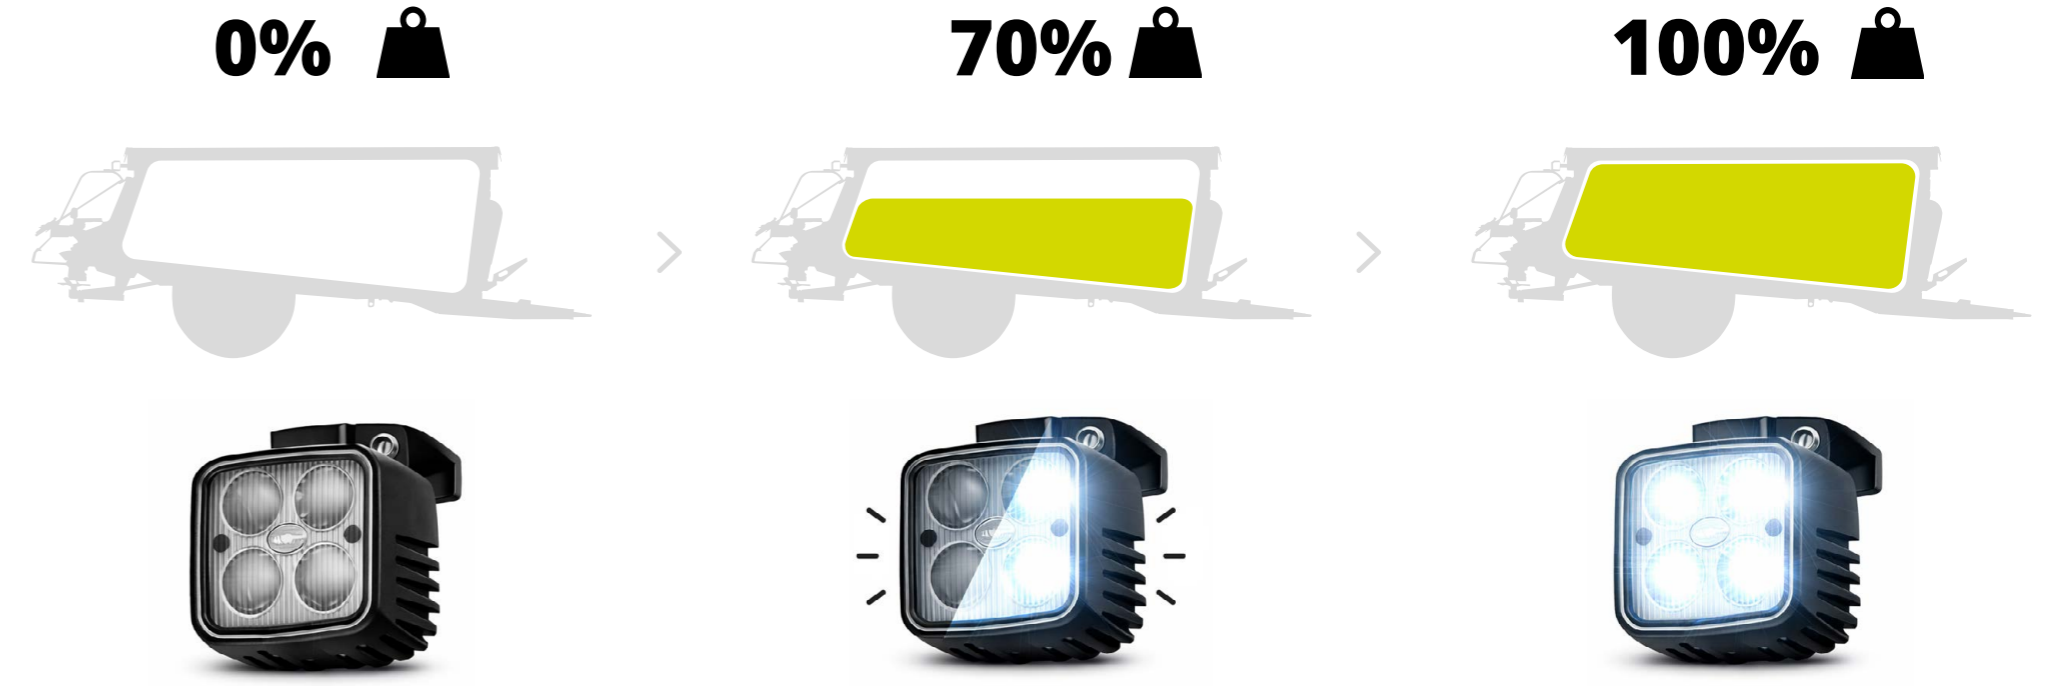

FALCON T160 / T240

x6

→ 400 Hz

FALCON T

FALCON T ECONOV+

HILL CONTROL

FALCON T ECONOV+

✓ HILL CONTROL