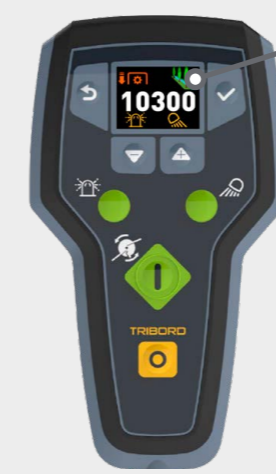

**3t/ha
max**

**Falcon T
Falcon T ECONOV +**

**10t/ha
max**

**Falcon T (OPTION)
Falcon T ECONOV + (OPTION)**

**5t/ha
max**

Falcon T (OPTION)

FALCON T100 / T130

x4

FALCON T160 / T240

x6

→ 400 Hz

FALCON T

FALCON T ECONOV+

HILL CONTROL

FALCON T ECONOV+

✓ HILL CONTROL