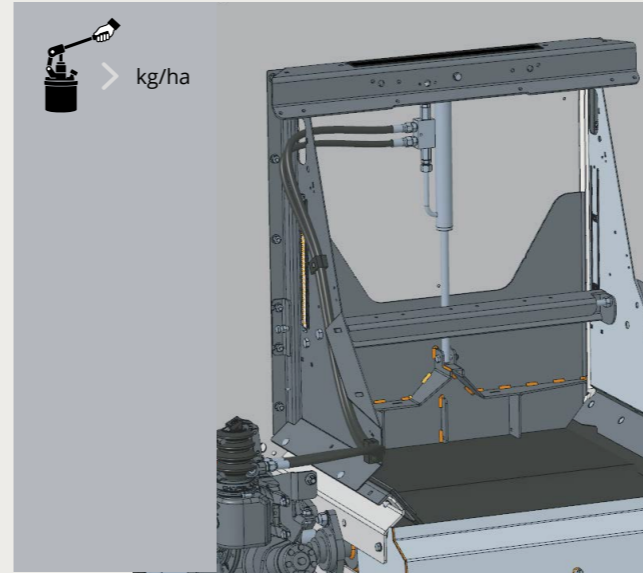

FALCON T

FALCON T ECONOV+