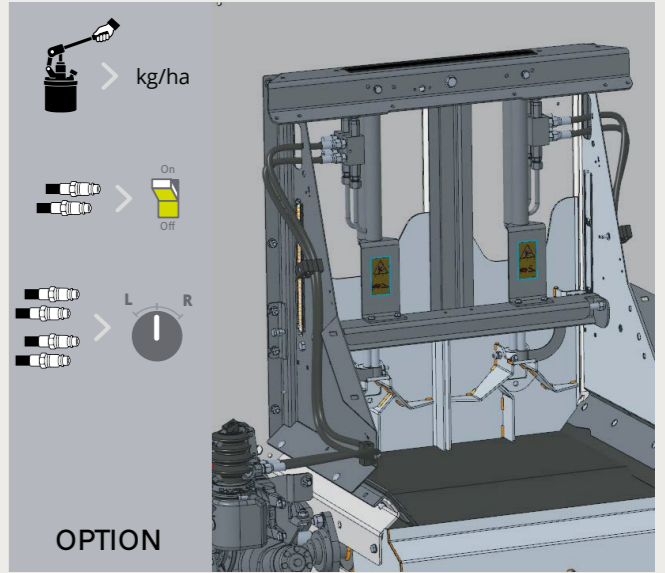

FALCON T

FALCON T ECONOV+